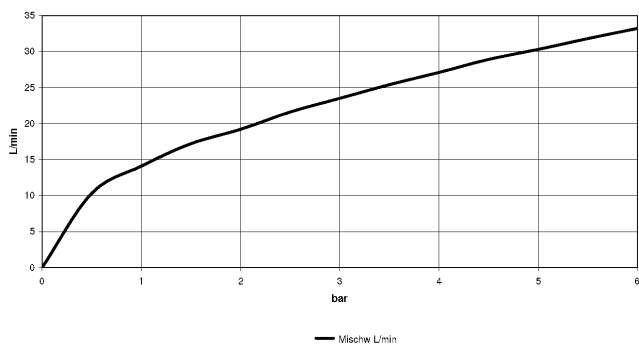

**IMO Single-lever shower mixer for wall mounting - Chrome**

IMO

33 301 670

- 3/8" shower outlet
- slide-on rosettes Ø 60 mm
- 1/2" connection
- gauge 150 mm

Intrinsic protection against back flow.

	Chrome	33 301 670-00
	Brushed Platinum	33 301 670-06
	Dark Chrome	33 301 670-19
	Matte Black	33 301 670-33
	Brushed Chrome	33 301 670-93

33 301 670

mm [inches]

Flow rate chart

Certificates

Belgaqua\_21-025- LGA\_9602.  
27\_1.

33 301 670

Parts for other finishes can be found here: **Brushed**  
**Platinum**

**Spare parts list**

No.	Item Number	Name	Quantity used	Delivery time
1	09 20 67 004-00	handle	1	10
2	09 24 04 107-00	nut	1	10
3	90 31 11 030 00 90	pin	1	2
4	09 31 20 017 90	plug	1	2
5	90 15 05 064 00 90	cartridge	1	2
6	04 11 04 030 00 90	connection	2	2
7	09 27 62 004-00	rosette	2	10
8	09 14 10 119 90	seal	2	2
9	09 29 05 005 20 90	nipple	2	60
10	09 14 10 008 90	seal	2	2
11	09 23 10 048-00	nut	2	10
12	09 18 40 059-00	sleeve	2	10
13	90 23 01 141 00 90	back-flow preventer	1	2
14	90 14 10 032 00 90	seal	1	2
15	09 24 03 115 20-00	nipple	1	10
16	90 21 02 069 00-00	cover	1	10