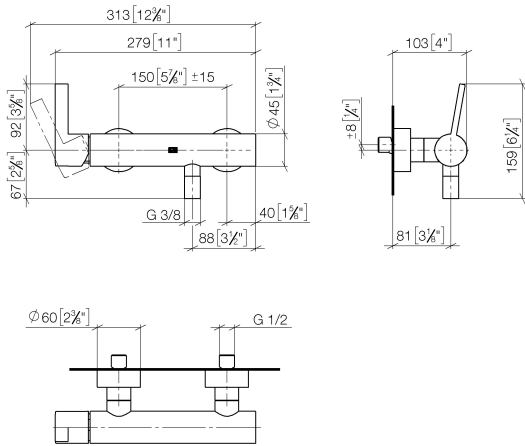

**IMO Single-lever shower mixer for wall mounting - Chrome**

IMO

33 301 670

- 3/8" shower outlet
- slide-on rosettes Ø 60 mm
- 1/2" connection
- gauge 150 mm

Intrinsic protection against back flow.

	Chrome	33 301 670-00
	Brushed Platinum	33 301 670-06
	Dark Chrome	33 301 670-19
	Matte Black	33 301 670-33
	Brushed Chrome	33 301 670-93

33 301 670

mm [inches]

Flow rate chart

Certificates

Belgaqua\_21-025- LGA\_9602.  
27\_1.

33 301 670

Parts for other finishes can be found here: **Brushed**  
**Platinum**

**Spare parts list**

No.	Item Number	Name	Quantity used	Delivery time
1	09 20 67 004-00	handle	1	10
2	09 24 04 107-00	nut	1	10
3	90 31 11 030 00 90	pin	1	2
4	09 31 20 017 90	plug	1	2
5	90 15 05 064 00 90	cartridge	1	2
6	04 11 04 030 00 90	connection	2	2
7	09 27 62 004-00	rosette	2	10
8	09 14 10 119 90	seal	2	2
9	09 29 05 005 20 90	nipple	2	60
10	09 14 10 008 90	seal	2	2
11	09 23 10 048-00	nut	2	10
12	09 18 40 059-00	sleeve	2	10
13	90 23 01 141 00 90	back-flow preventer	1	2
14	90 14 10 032 00 90	seal	1	2
15	09 24 03 115 20-00	nipple	1	10
16	90 21 02 069 00-00	cover	1	10