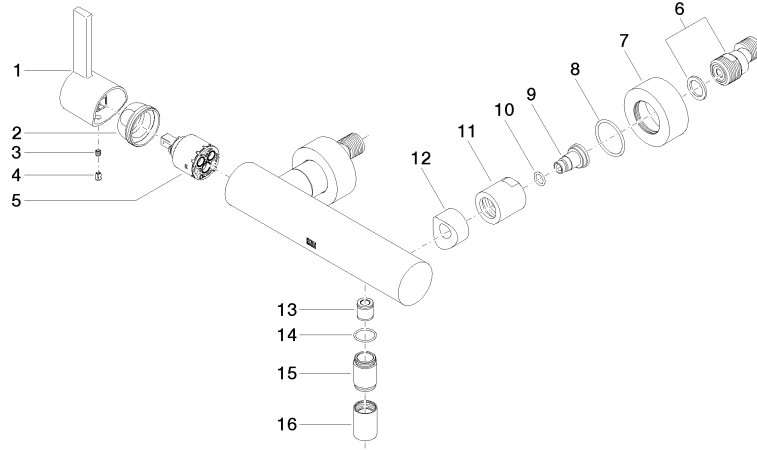

**IMO Single-lever shower mixer for wall mounting - Chrome**

IMO

33 301 670

- 3/8" shower outlet
- slide-on rosettes Ø 60 mm
- 1/2" connection
- gauge 150 mm

Intrinsic protection against back flow.

	Chrome	33 301 670-00
	Brushed Platinum	33 301 670-06
	Dark Chrome	33 301 670-19
	Matte Black	33 301 670-33
	Brushed Chrome	33 301 670-93

33 301 670

mm [inches]

Flow rate chart

Certificates

Belgaqua\_21-025- LGA\_9602.  
27\_1.

33 301 670

Parts for other finishes can be found here: **Brushed**  
**Platinum**

**Spare parts list**

No.	Item Number	Name	Quantity used	Delivery time
1	09 20 67 004-00	handle	1	10
2	09 24 04 107-00	nut	1	10
3	90 31 11 030 00 90	pin	1	2
4	09 31 20 017 90	plug	1	2
5	90 15 05 064 00 90	cartridge	1	2
6	04 11 04 030 00 90	connection	2	2
7	09 27 62 004-00	rosette	2	10
8	09 14 10 119 90	seal	2	2
9	09 29 05 005 20 90	nipple	2	60
10	09 14 10 008 90	seal	2	2
11	09 23 10 048-00	nut	2	10
12	09 18 40 059-00	sleeve	2	10
13	90 23 01 141 00 90	back-flow preventer	1	2
14	90 14 10 032 00 90	seal	1	2
15	09 24 03 115 20-00	nipple	1	10
16	90 21 02 069 00-00	cover	1	10